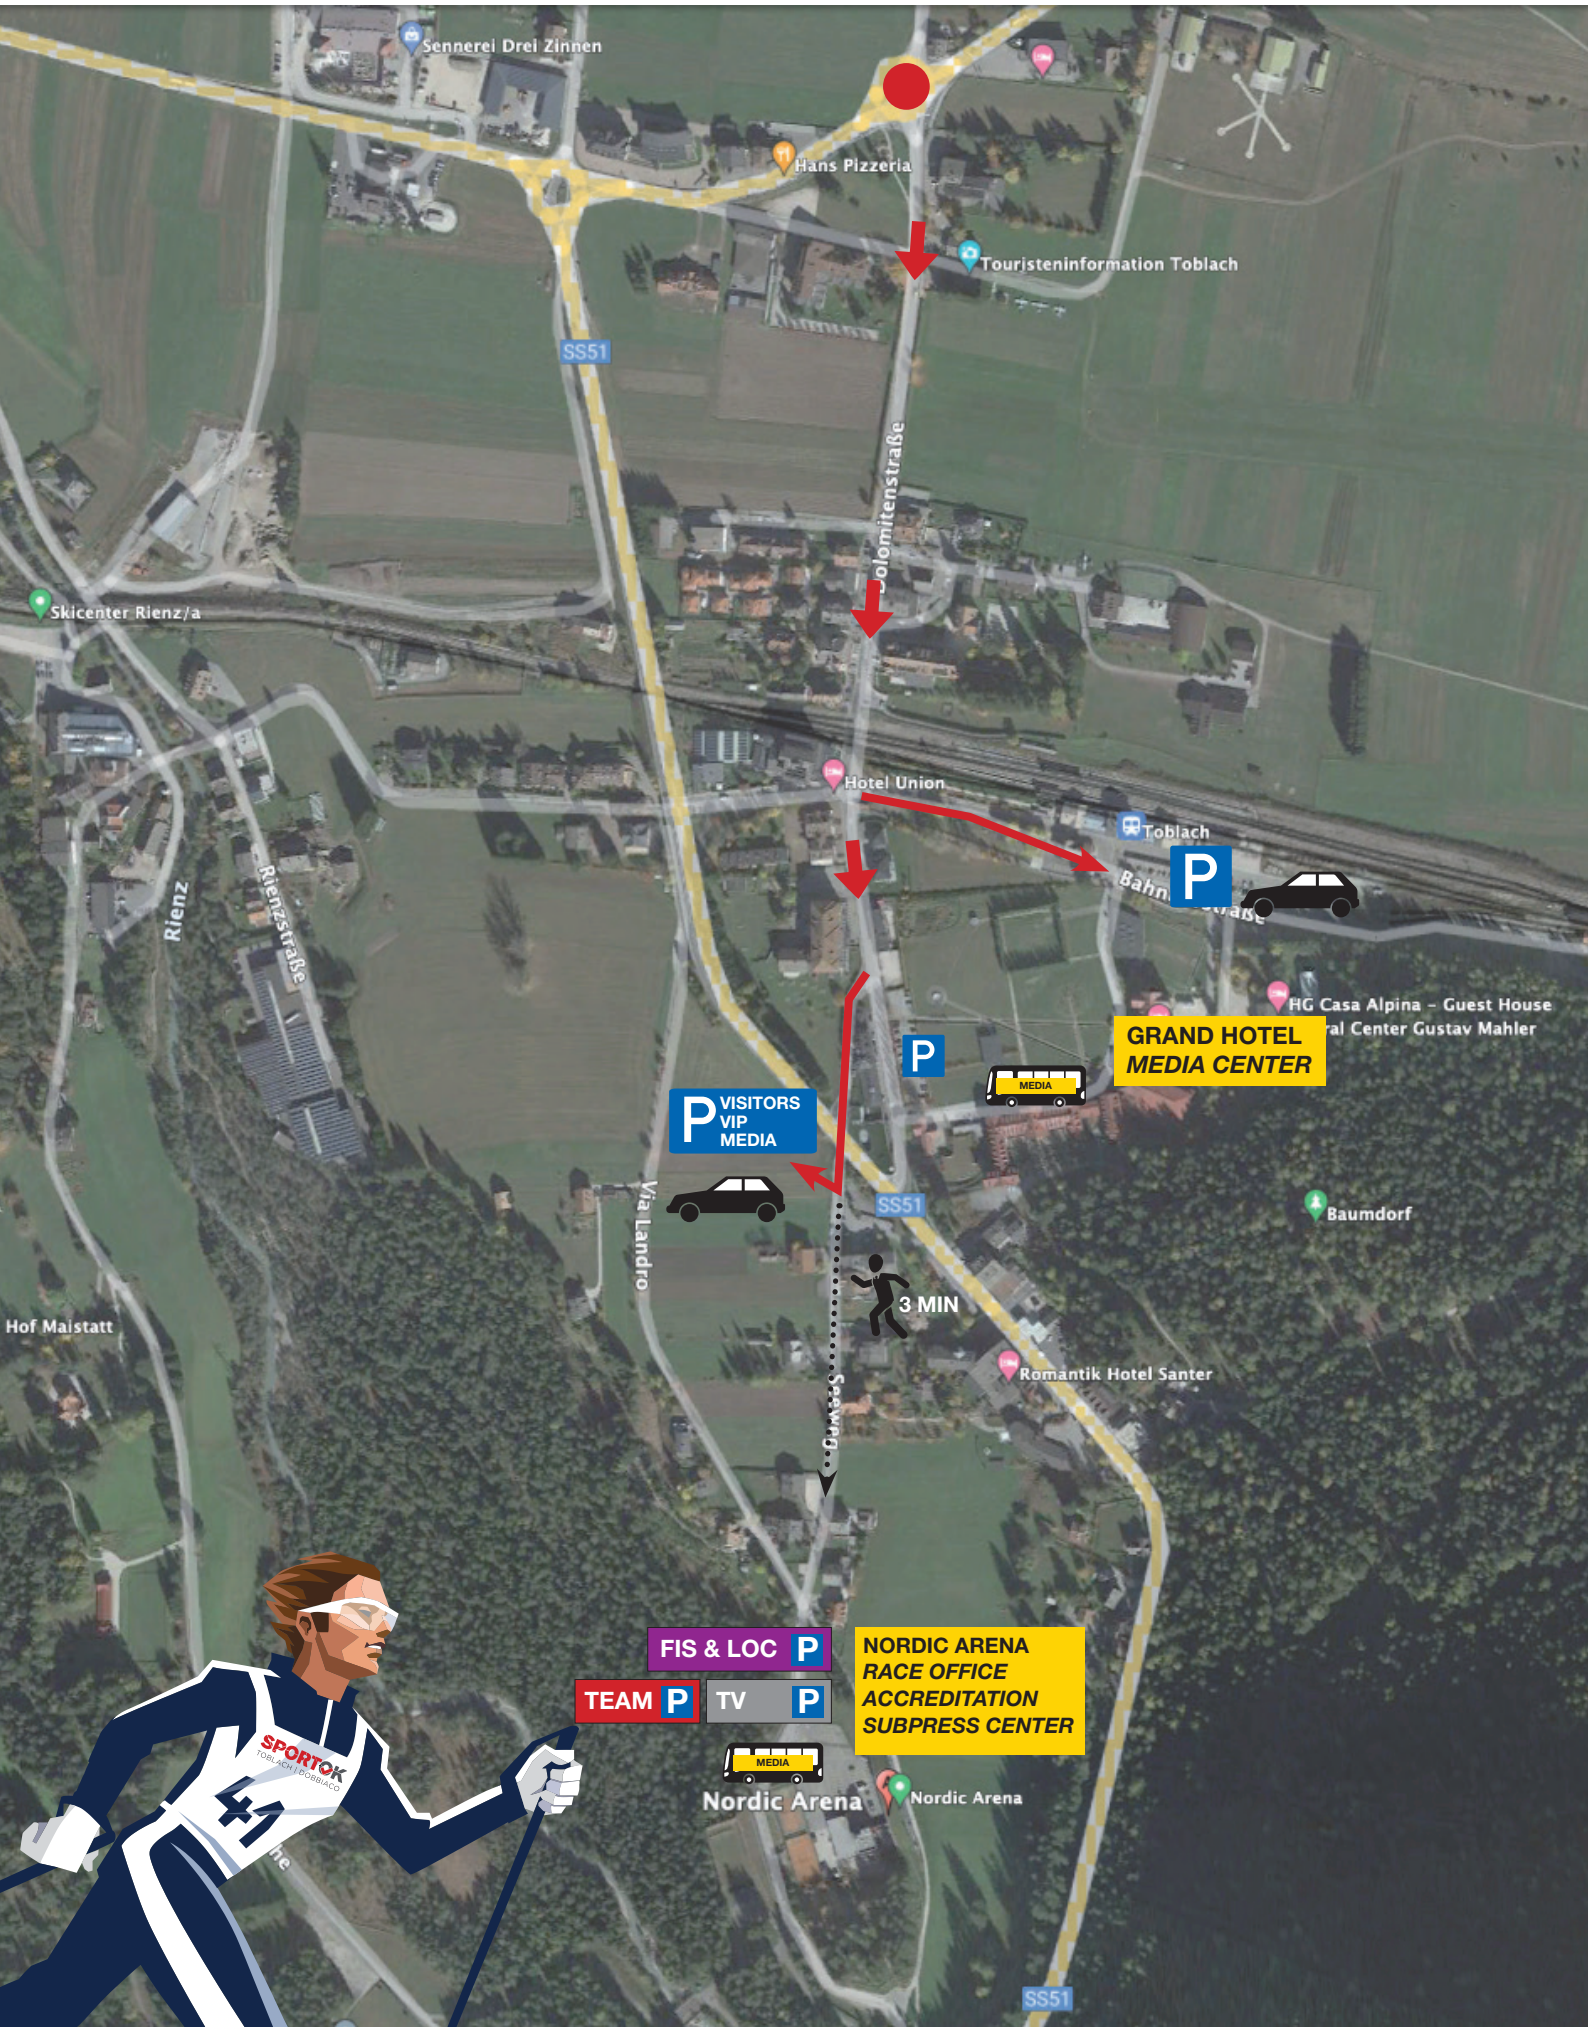

PARKING

CROSS-COUNTRY WORLD CUP TOBLACH | DOBBIACO

Sennerei Drei Zinnen

Hans Pizzeria

Touristeninformation Toblach

SS51

Skicenter Rienz/a

Polomitenstraße

Hotel Union

Toblach

Bahnstraße

GRAND HOTEL MEDIA CENTER

HG Casa Alpina – Guest House
Cultural Center Gustav Mahler

P VISITORS
VIP
MEDIA

P

MEDIA

Via Landro

SS51

3 MIN

Baumdorf

Romantik Hotel Santer

FIS & LOC P

NORDIC ARENA
RACE OFFICE
ACCREDITATION
SUBPRESS CENTER

TEAM P